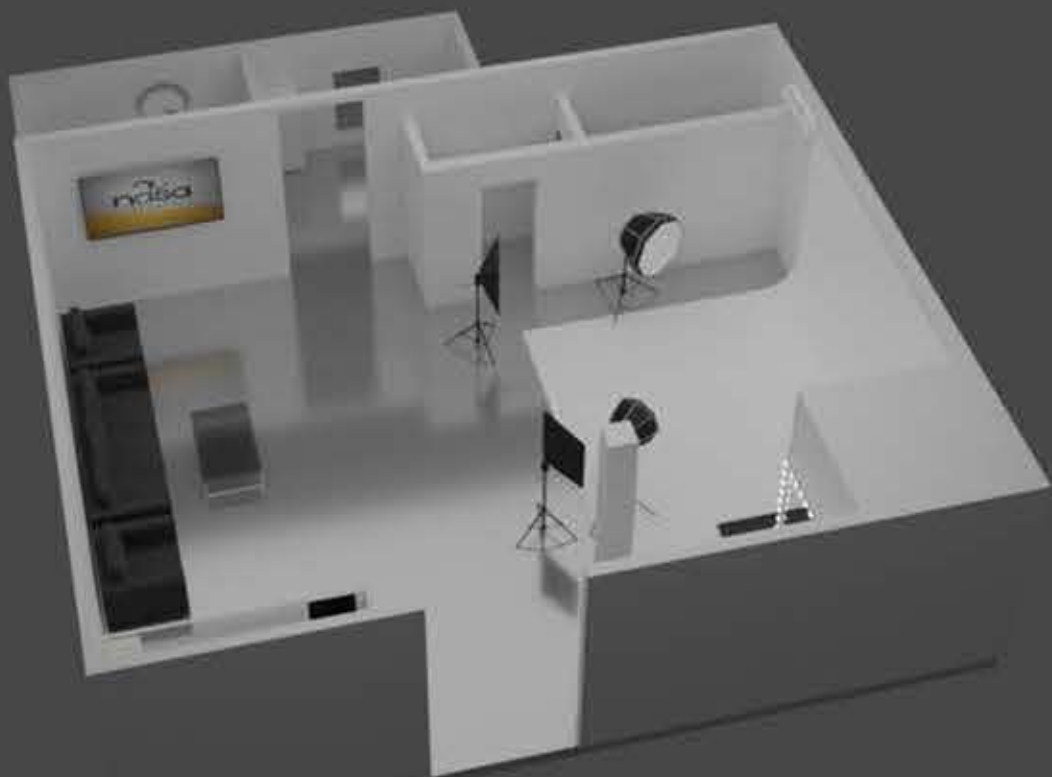

## FLOOR PLAN

- 1000SQFT
- STUDIO DIMENSIONS 3.80M WIDTH X 3.35 M LENGTH X 3.40M HEIGHT
- WHITE INFINITY COVE
- HAIR & MAKE-UP AREA
- WASHROOM
- KITCHEN AREA
- STREET PARKING AREA
- HARMAN KARDON BLUETOOTH SPEAKER
- WiFi