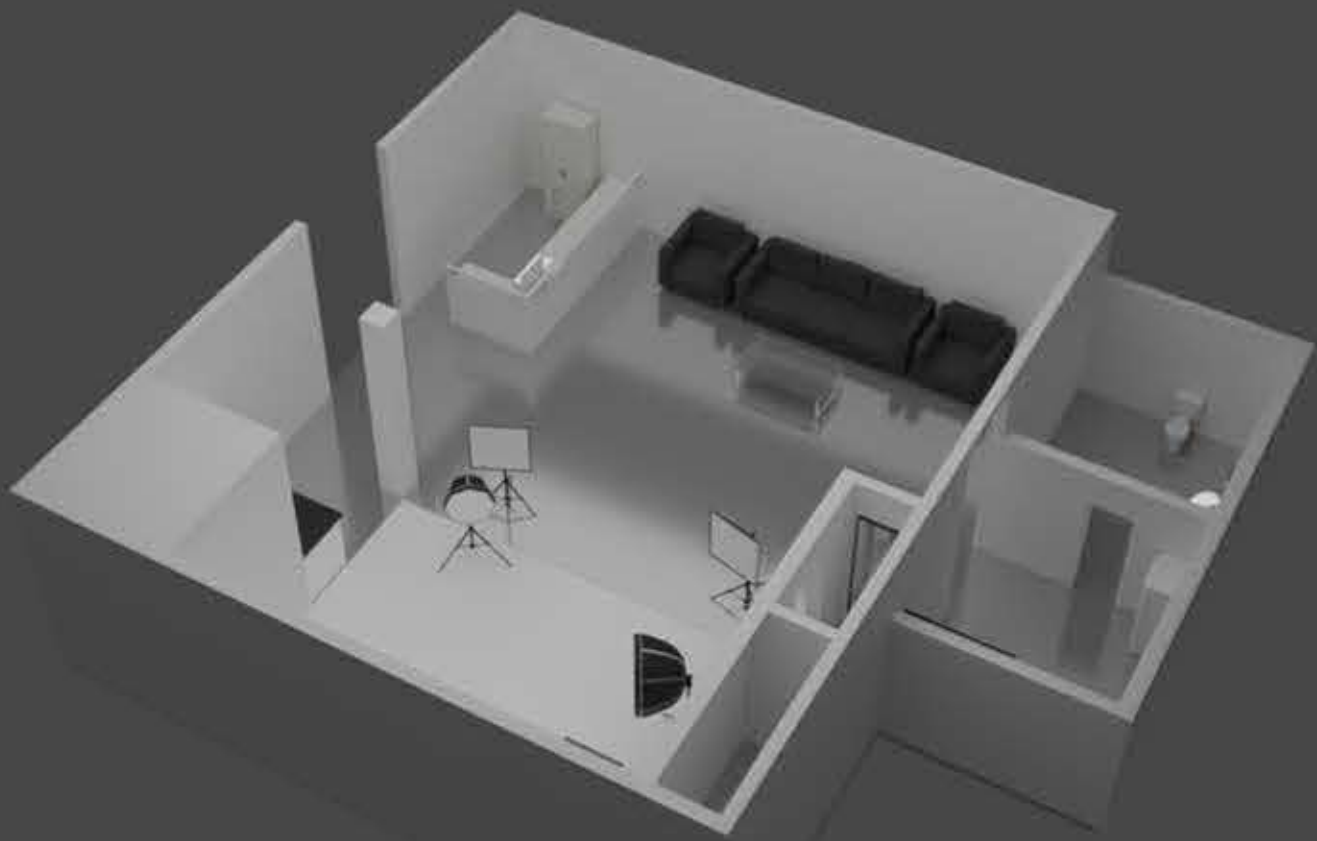

## FLOOR PLAN

- 1000SQFT
- STUDIO DIMENSIONS 3.80M WIDTH X 3.35 M LENGTH X 3.40M HEIGHT
- WHITE INFINITY COVE
- HAIR & MAKE-UP AREA
- WASHROOM
- KITCHEN AREA
- STREET PARKING AREA
- HARMAN KARDON BLUETOOTH SPEAKER
- WiFi

## **SOFTBOX**

GODOX PARABOLIC DEEP SOFTBOX P90L

GODOX GRID SOFTBOX 60X90 CM(nos4)

GODOX OCTA UMBRELLA SOFTBOX 80CM

GODOX 35X160CM STRIP BOX (NOS1)