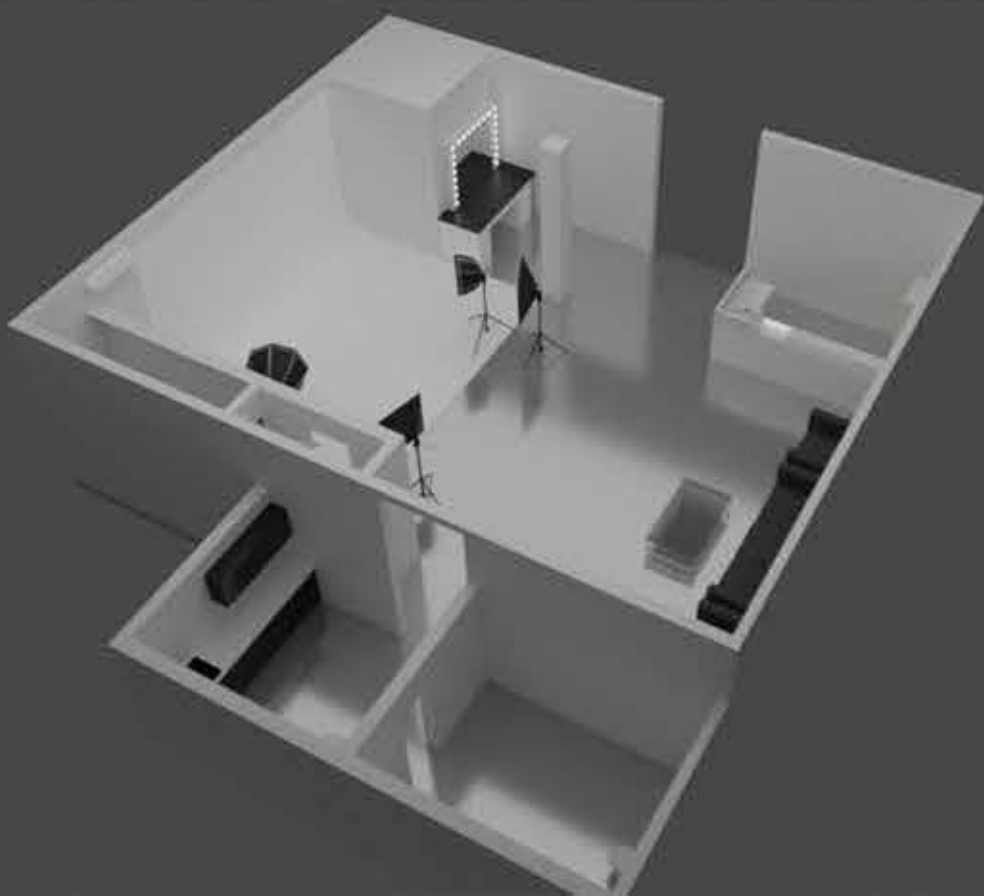

## FLOOR PLAN

- 1000SQFT
- STUDIO DIMENSIONS 3.80M WIDTH X 3.35 M LENGTH X 3.40M HEIGHT
- WHITE INFINITY COVE
- HAIR & MAKE-UP AREA
- WASHROOM
- KITCHEN AREA
- STREET PARKING AREA
- HARMAN KARDON BLUETOOTH SPEAKER
- WiFi

## **SOFTBOX**

GODOX PARABOLIC DEEP SOFTBOX P90L

GODOX GRID SOFTBOX 60X90 CM(nos4)

GODOX OCTA UMBRELLA SOFTBOX 80CM

GODOX 35X160CM STRIP BOX (NOS1)